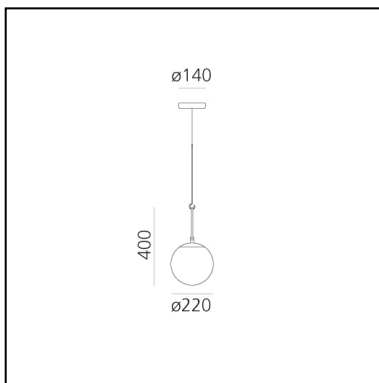

nh 22 Suspension

Neri&Hu

IP20    Dimmerable: 

LUMINAIRE

- Watt: **15W**
- Voltage: **220-240V**
- Delivered lumens output: **1142lm**
- CCT: **3000K**
- Efficiency: **75%**
- Efficacy: **87.83lm/W**

DESCRIPTION

PRODUCT CODE: 1281010A

FEATURES

- Article Code: **1281010A**
- Colour: **Black/brass**
- Installation: **Suspension**
- Material: **Blown glass, brushed brass**
- Series: **Design Collection**
- Environment: **Indoor**
- design by: **Neri&Hu**

DIMENSIONS

- Height: **cm 40**
- Diameter: **cm 22**
- Base Diameter: **cm 14**

SOURCES NOT INCLUDED

- Category: **LED RETROFIT**
- Number: **1**
- Watt: **15W**
- Socket: **E27**